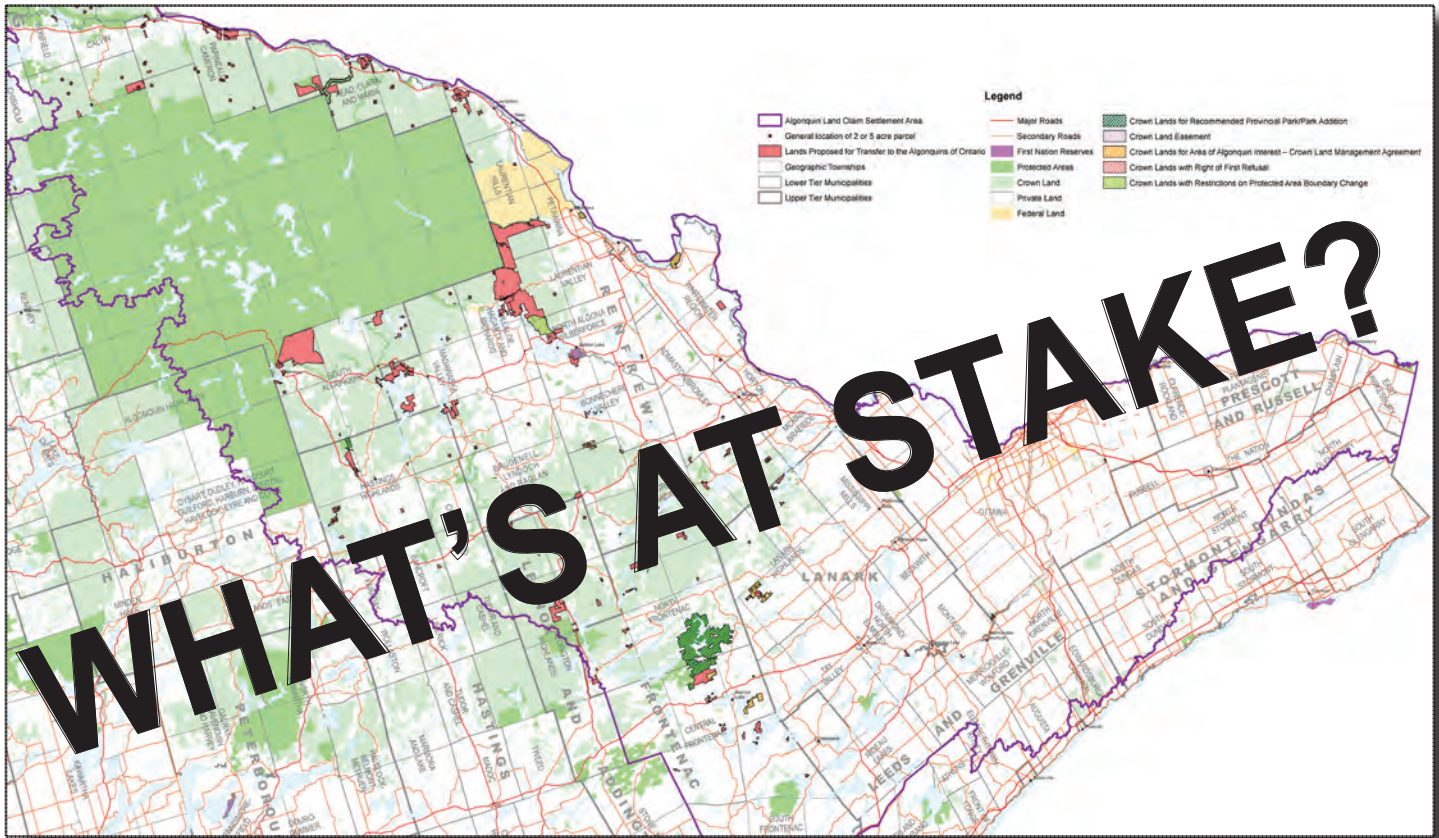

ALGONQUIN LAND CLAIM

- Do you enjoy the use of public lands and waters?
- Do you fish, hunt, hike, cottage, trap, canoe, camp, ATV or snowmobile in the Algonquin Land Claim area?
- Do you earn a living from the outdoors and related industries?
- Do you know some public lakes will become private lakes?
- Do you know some access/use of additional public lands and waters may be restricted?
- Do you know some additional public lands will become provincial parks?

To learn more about what the land claim may mean for you, your family, and your way of life, please attend an

OFAH/CSIA/FOCA PUBLIC INFORMATION MEETING

RCL Stittsville & District Branch 618
1481 Main Street, Stittsville, Ontario
Monday February 25, 2013
7:00 p.m. – 9:00 p.m.